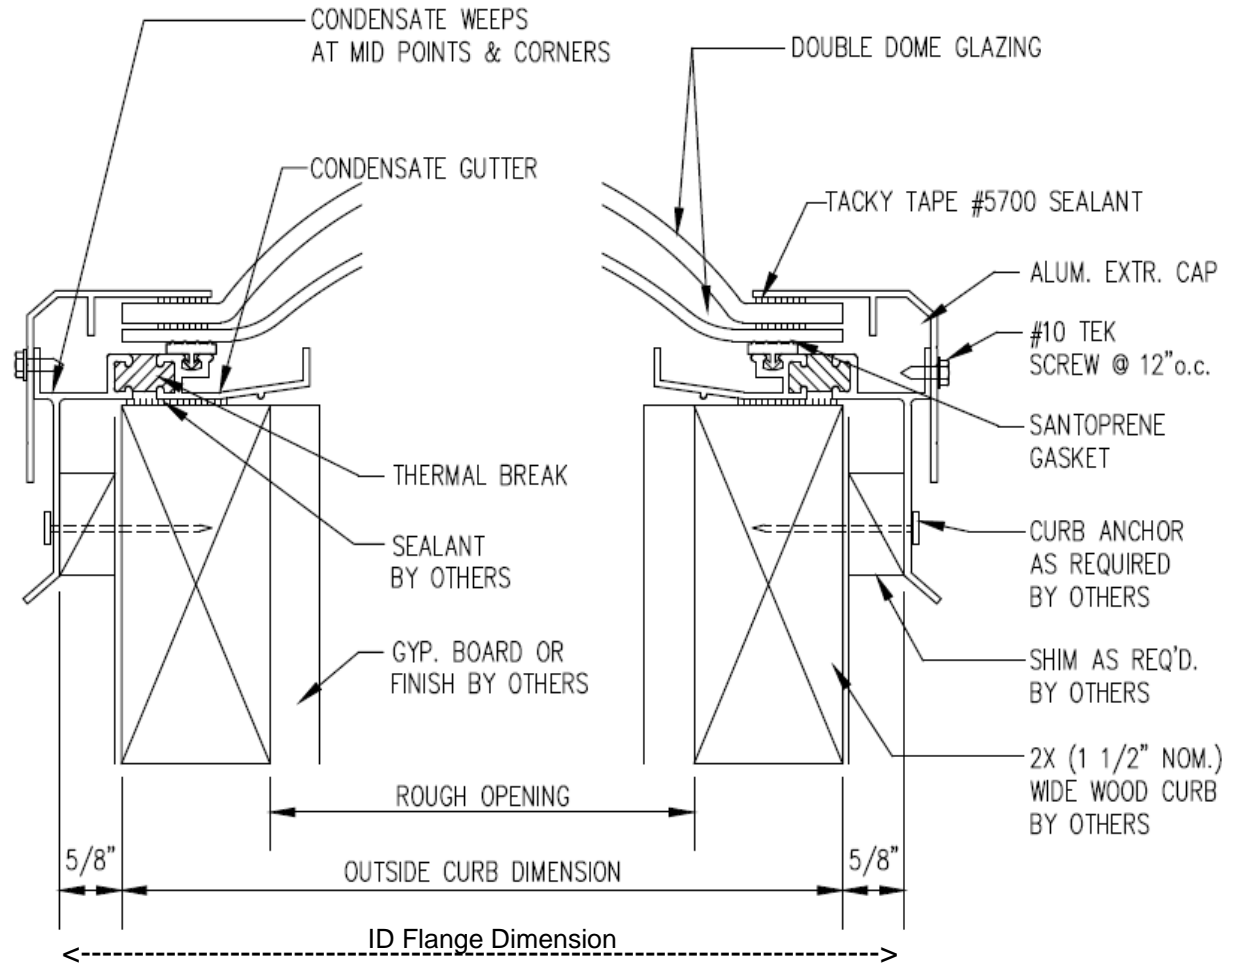

Qty	Model	Rough Opening	Qty	Model	Rough Opening
<b>SQUARE</b>			<b>RECTANGLE</b>		
	1414	14-1/4" x 14-1/4"		2246	22-1/4" x 46-1/4"
	1919	19" x 19"		2272	22-1/4" x 72"
	2222	22-1/4" x 22-1/4"		2296	22-1/4" x 96"
	3030	30-1/4" x 30-1/4"		3037	30-1/4" x 37"
	3737	37" x 37"		3046	30-1/4" x 46-1/4"
	4242	42" x 42"		3069	30-1/4" x 69-1/4"
	4646	46-1/4" x 46-1/4"		3060	30-1/4" x 60-1/4"
	4848	48" x 48"		3096	30-1/4" x 96"
	5555	55" x 55"		3496	34" x 96"
	7070	70-1/4" x 70-1/4"		3746	37" x 46-1/4"
	7575	75" x 75"		3775	37" x 75"
	8484	84" x 84"		3859	38" x 59"
	9291	92-1/2" x 92-1/2"		4669	46-1/4" x 69-1/4"
<b>RECTANGLE</b>				4689	46-1/4" x 89-1/4"
	1422	14-1/4" x 22-1/4"		4896	48" x 96"
	1446	14-1/4" x 46-1/4"		5460	54" x 60"
	2230	22-1/4" x 30-1/4"		6072	60" x 72"
	2237	22-1/4" x 37"		6096	60" x 96"
CUSTOM SIZE OD CURB		CUSTOM SIZE ID FLANGE			