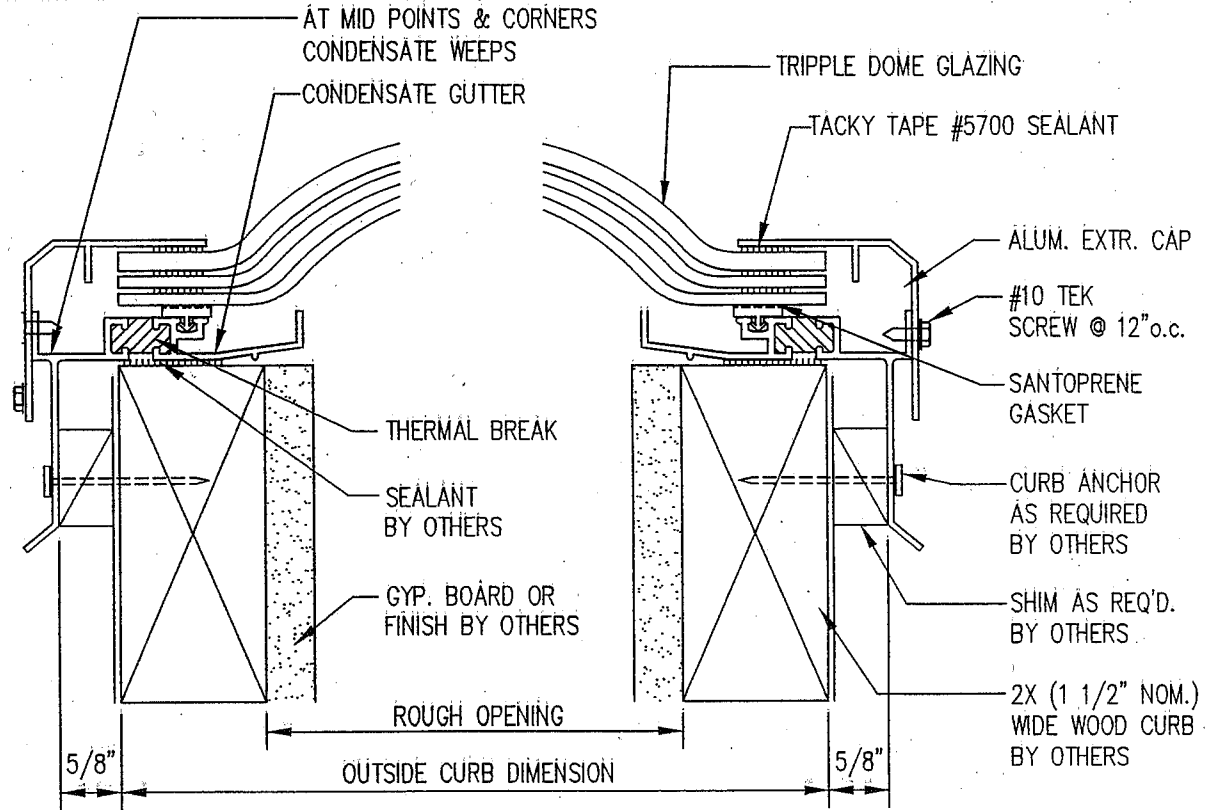

QTY.	MODEL	ROUGH OPENING	QTY.	MODEL	ROUGH OPENING
SQUARE			RECTANGULAR		
	1414	14 1/4" X 14 1/4"		2237	22 1/4" X 37"
	1919	19" X 19"		2246	22 1/4" X 46 1/4"
	2222	22 1/4" X 22 1/4"		2272	22 1/4" X 72"
	3030	30 1/4" X 30 1/4"		2296	22 1/4" X 96"
	3737	37" X 37"		3037	30 1/4" X 37"
	4242	42" X 42"		3046	30 1/4" X 46 1/4"
	4646	46 1/4" X 46 1/4"		3069	30 1/4" X 69 1/2"
	4848	48" X 48"		3096	30 1/4" X 96"
	5555	55" X 55"		3496	34" X 96"
	7070	70 1/4" X 70 1/4"		3746	37" X 46 1/4"
	7575	75" X 75"		3775	37" X 75"
	8484	84" X 84"		3859	38" X 59"
	9292	92 1/2" X 92 1/2"		4669	46 1/4" X 69 1/2"
	RECTANGULAR			4689	46 1/4" X 89 1/2"
	1422	14 1/4" X 22 1/4"		4896	48" X 96"
	1446	14 1/4" X 46 1/4"		5460	54" X 60"
	2230	22 1/4" X 30 1/4"		6096	60" X 96"
	CUSTOM SIZE O.D.CURB			CUSTOM SIZE O.D.CURB	

**A-TB-CM**  
SCALE: 6" = 1'-0"

<b>PROJECT :</b>	<b>REVISIONS</b> △ _____ △ _____ △ _____	
<b>CUSTOMER :</b>		
<b>APPROVED BY :</b>		
<b>DATE :</b>		
<b>JOB NO. :</b>	<b>DWG. BY: D.A.</b>	<b>DATE NEEDED OR SHIP BY:</b>
<b>DATE SUB.: 1/22/08</b>	<b>ALUMINUM THERMAL BREAK CURB MOUNT TRIPLE DOME SKYLIGHT</b>	<b>PAGE: 1.21-3D</b>