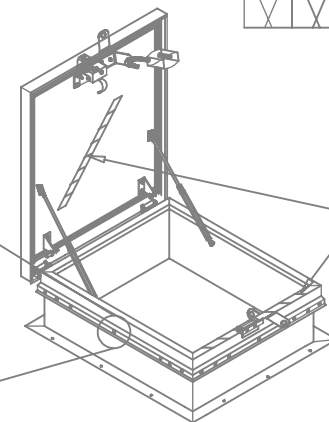

**S-RAH**

NOT TO SCALE

EZ TAB TO SECURE ROOFING MATERIAL

VISUAL WARNING SIGNAL

FIRST CURB DIMENSION DENOTES HINGE SIDE

**FRAME FINISH**

**FINISH**

○ FEDERAL SAFETY RED POWDER COAT

QTY.	MODEL	ROUGH OPENING	QTY.	MODEL	ROUGH OPENING
	3036	2'-6" X 3'-0"			

<b>PROJECT :</b>			<b>REVISIONS</b>		
<b>CUSTOMER :</b>			△ _____		
<b>APPROVED BY:</b>			△ _____		
<b>DATE:</b>			△ _____		
<b>JOB NO. :</b>	<b>DWG. BY:</b>	<b>DATE NEEDED OR SHIP BY:</b>			
<b>DATE SUB.:</b>	<b>GALVANIZED STEEL ROOF ACCESS HATCH SELF-FLASHING</b>				<b>PAGE: 3.01</b>