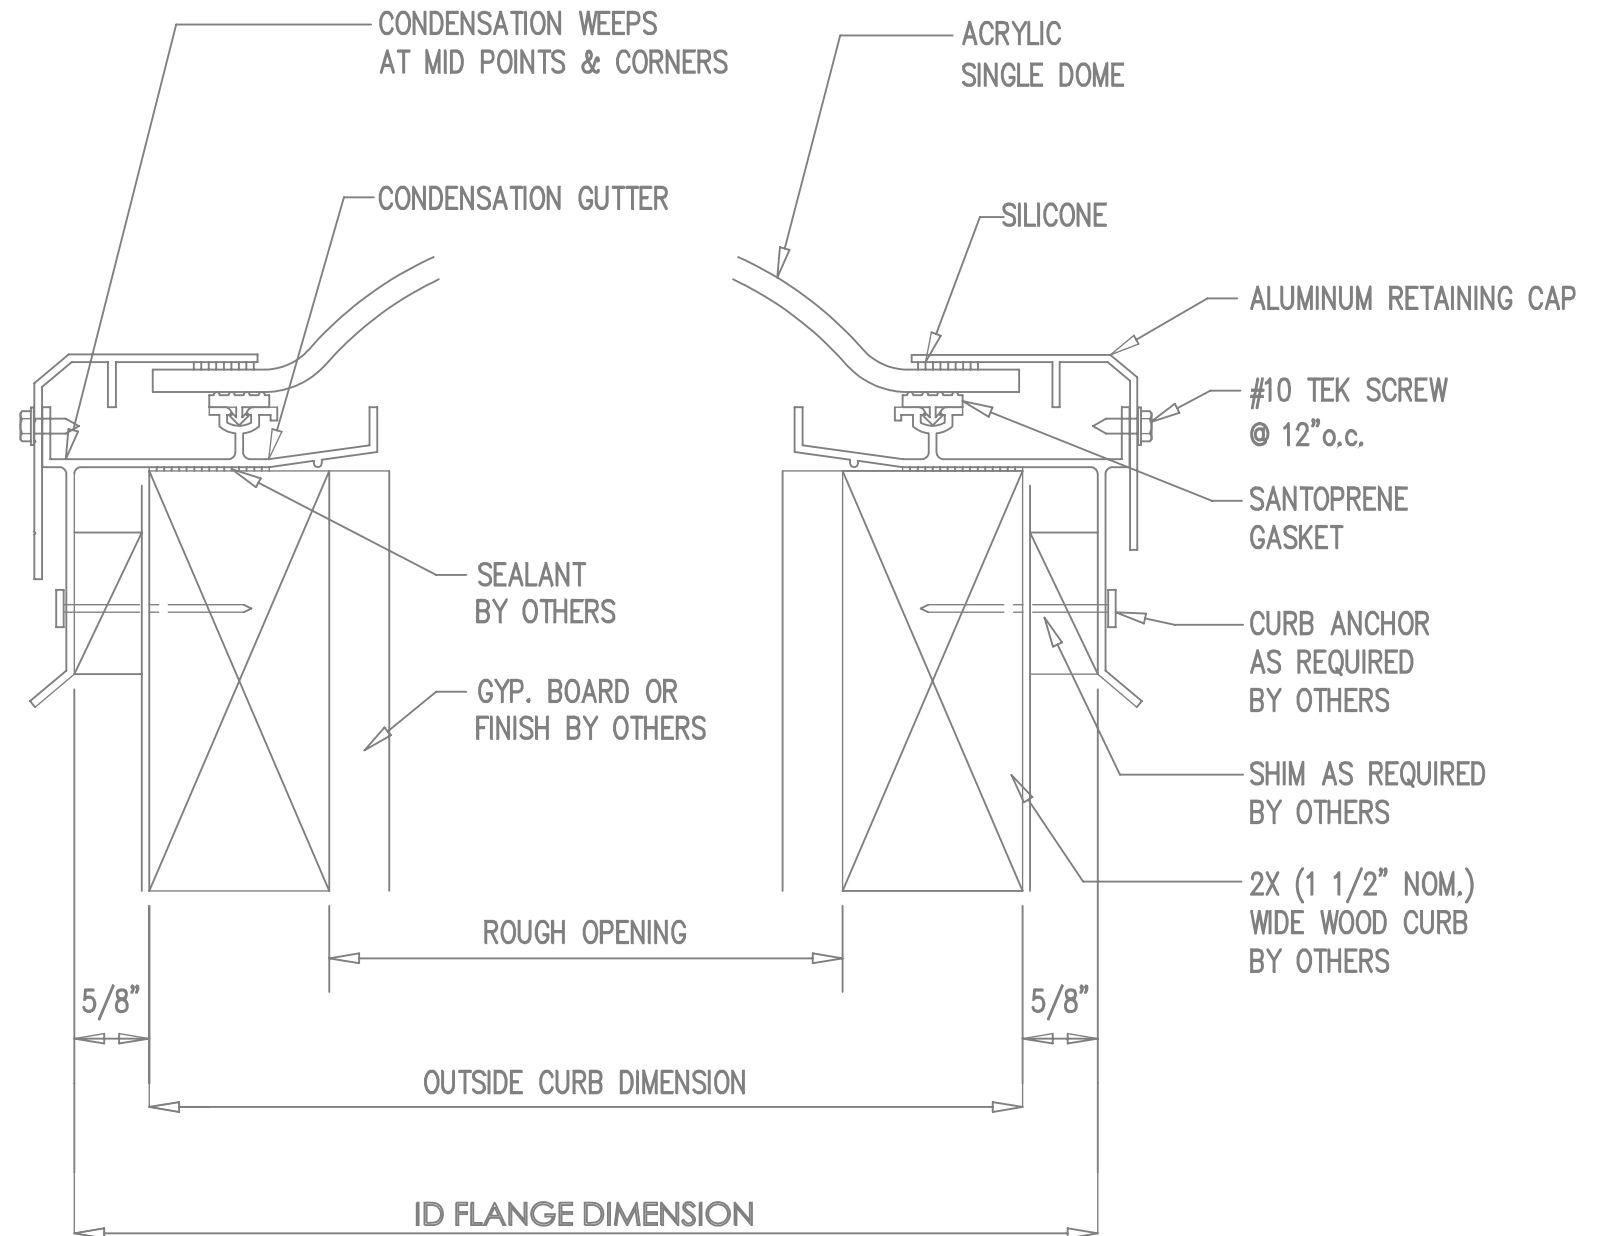

QTY.	MODEL	ROUGH OPENING	QTY.	MODEL	ROUGH OPENING
SQUARE			RECTANGULAR		
	1414	14-1/4"X14-1/4"		2246	22-1/4"X46-1/4"
	1919	19" X 19"		2272	22-1/4"X72"
	2222	22-1/4"X22-1/4"		2296	22-1/4"X96"
	3030	30-1/4"X30-1/4"		3037	30-1/4"X37"
	3737	37" X 37"		3046	30-1/4"X46-1/4"
	4242	42" X 42"		3060	30-1/4"X60-1/4"
	4646	46-1/4"X46-1/4"		3069	30-1/4"X69-1/2"
	4848	48" X 48"		3096	30-1/4"X96"
	5555	55" X 55"		3496	34"X96"
	7070	70-1/4"X70-1/4"		3746	37"X46-1/4"
	7575	75" X 75"		3775	37"X75"
	8484	84" X 84"		3859	38"X59"
	9292	92-1/2"X92-1/2"		4669	46-1/4"X69-1/2"
		RECTANGULAR		4689	46-1/4"X89-1/2"
	1422	14-1/4"X22-1/4"		4896	48"X96"
	1446	14-1/4"X46-1/4"		5460	54"X60"
	2230	22-1/4"X30-1/4"		6072	60"X72"
	2237	22-1/4"X37"		6096	60"X96"
		CUSTOM SIZE O.D.CURB			CUSTOM SIZE I.D.FLANGE