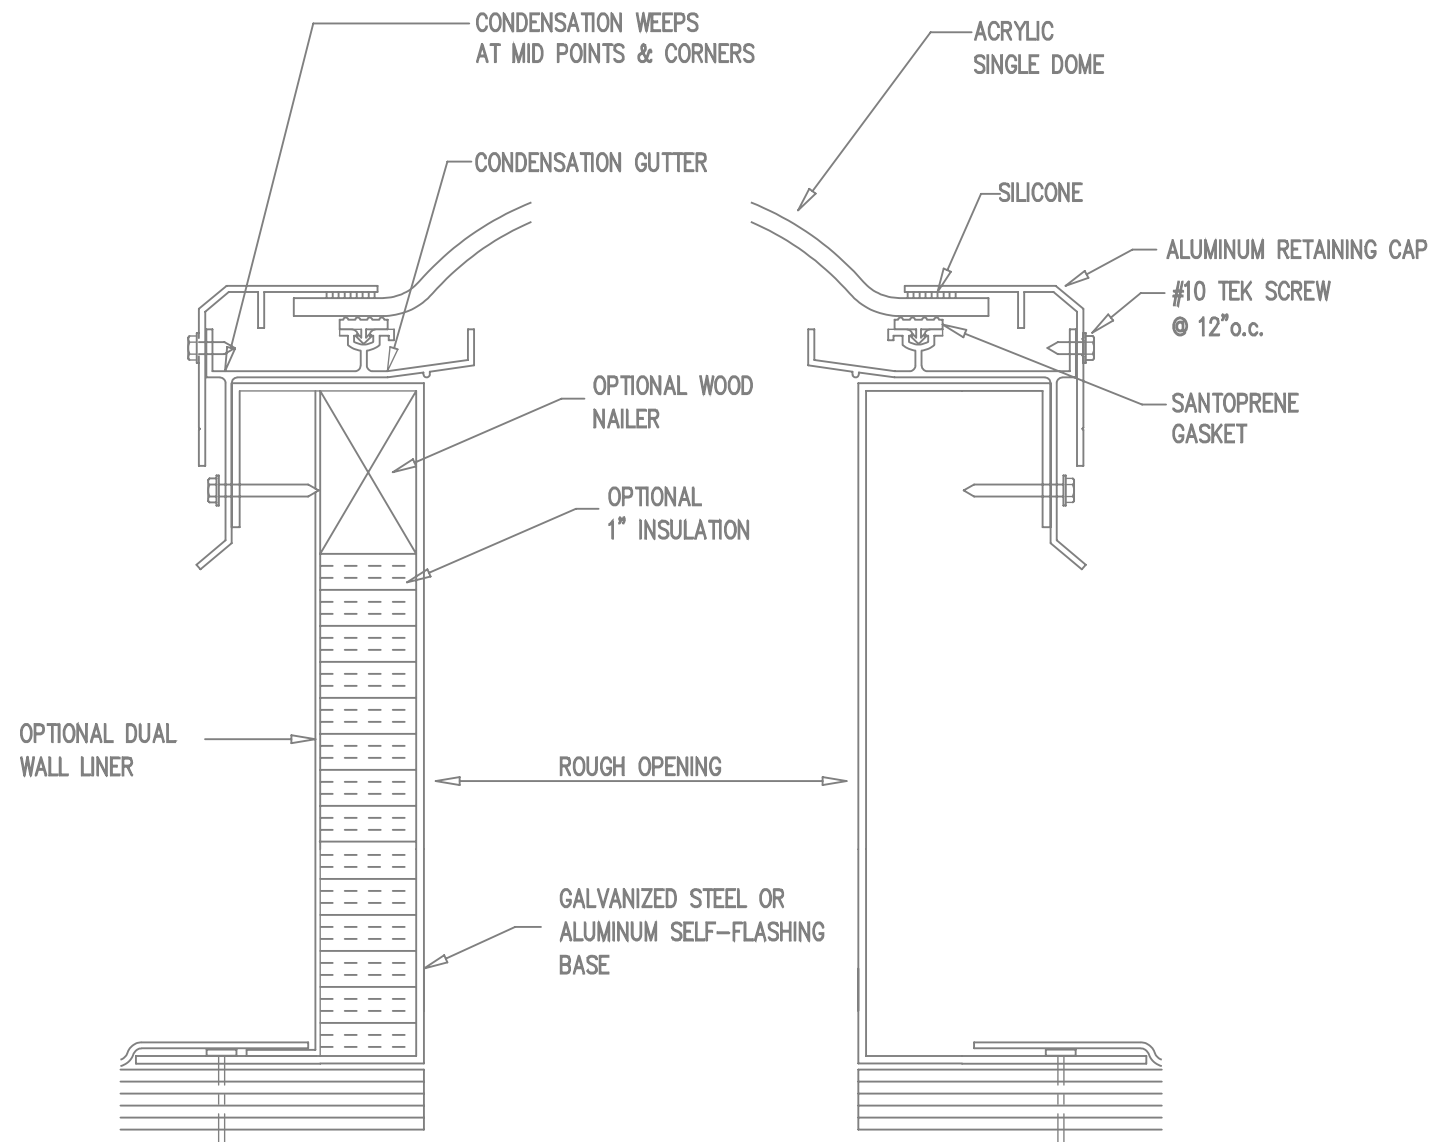

QTY.	MODEL	ROUGH OPENING	CUSTOM SIZES AVAILABLE		
	IDI	44-1/2" x 91"	ENTER QUANTITIES AND DIMENSIONS		
	2246	22-1/4" X 46-1/4"			
	4848	48" X 48"	QTY.	MODEL	ROUGH OPENING
	4896	48" X 96"			
	6072	60" X 72"			
	6096	60" X 96"			

**A-S-CM W/ SF Base**

NOT TO SCALE

<b>PROJECT :</b>	
<b>CUSTOMER :</b>	
<b>APPROVED BY:</b>	<b>DATE:</b>
<b>JOB NO. :</b>	<b>DATE NEEDED OR SHIP BY:</b>
<b>DATE SUB.:</b>	Aluminum Single Dome Skylight Curb Mount w/ SF Base