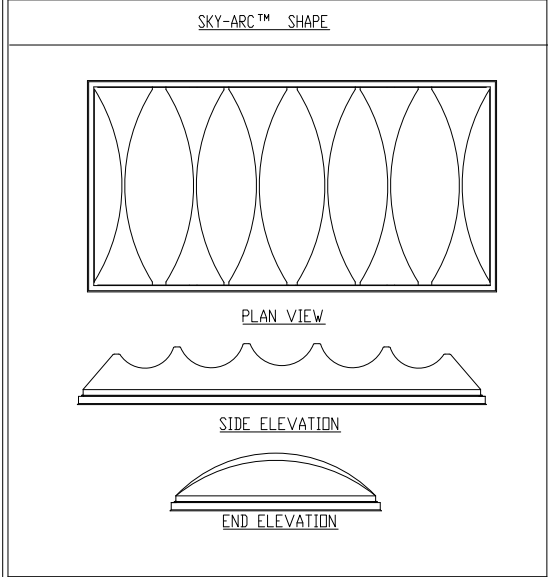

Per ICC Report ESR-2415

QTY.	MODEL	ROUGH OPENING	CUSTOM SIZES AVAILABLE		
	IDI	44-1/2" x 91"	ENTER QUANTITIES AND DIMENSIONS		
	2246	22-1/4"X46-1/4"			
	4848	48" X 48"	QTY.	MODEL	ROUGH OPENING
	4896	48" X 96"			
	6072	60" X 72"			
	6096	60" X 96"			