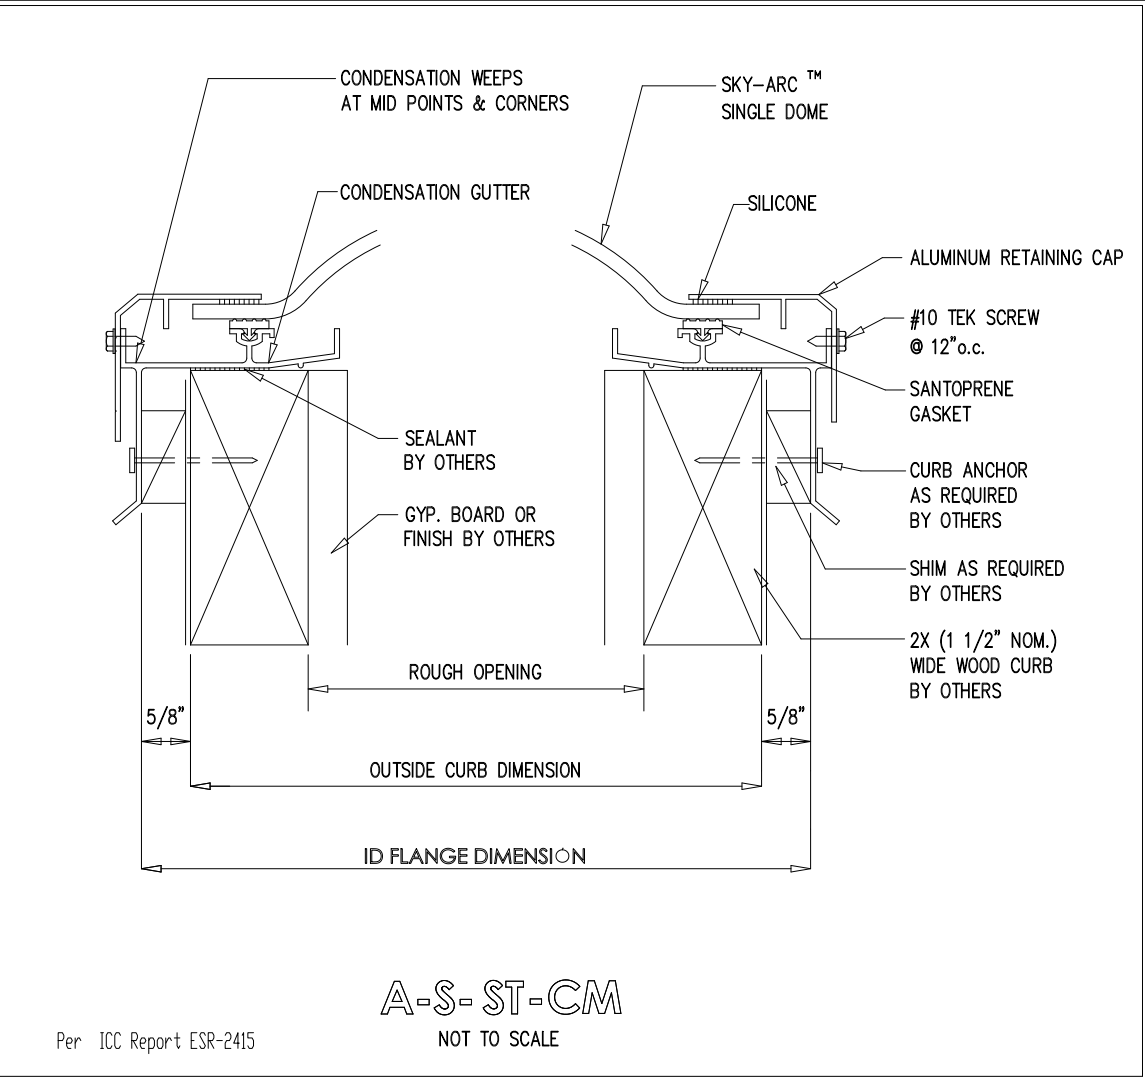

Per ICC Report ESR-2415

QTY.	MODEL	ROUGH OPENING	CUSTOM SIZES AVAILABLE		
	IDI	44-1/2" x 91"	ENTER QUANTITIES AND DIMENSIONS		
	2246	22-1/4"X46-1/4"			
	4848	48" X 48"	QTY.	MODEL	ROUGH OPENING
	4896	48" X 96"			
	6072	60" X 72"			
	6096	60" X 96"			